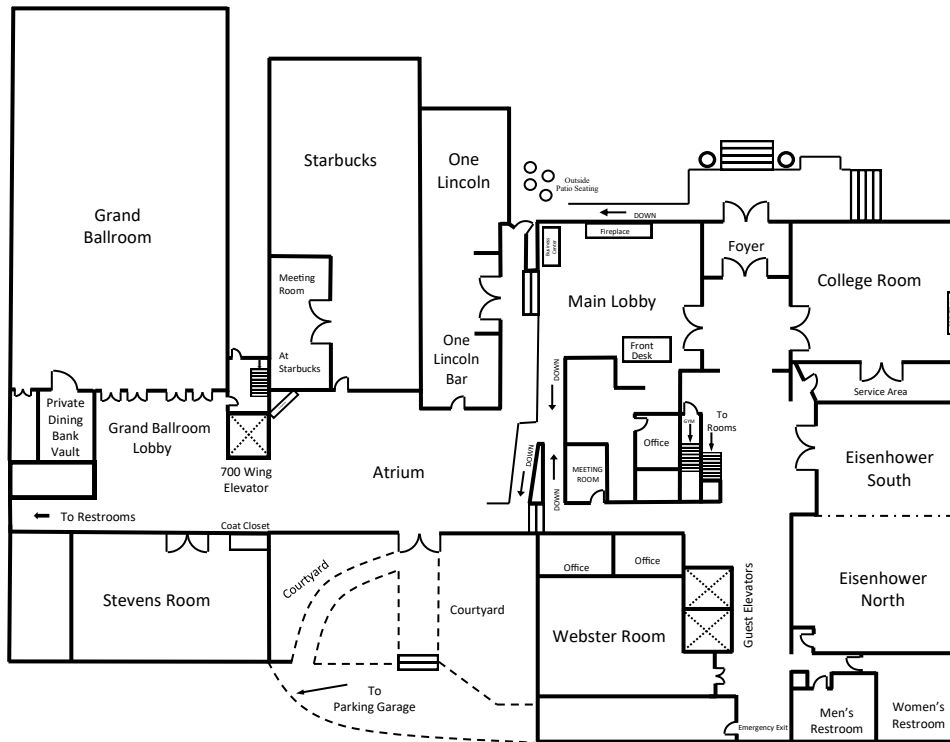

Meeting Room Capacity Chart

Room	Theatre	Rounds			Classroom	Reception	U Shape	Hollow Square	Crescent Rounds	Conference
			8 top	10 top						
Grand Ballroom 3,350 sq. ft. 87 x 38.5	380	300	240	300	204	440	84	90	150	90
Webster Room 570 sq. ft. 29 x 23	50	30	24	30	18	60	18	24	15	24
Stevens Room 812 sq. ft. 29 x 31	70	50	40	50	30	85	24	30	25	30
Eisenhower Room 1,166 sq. ft. 30 x 41	150	90	72	90	42	150	30	36	45	36
Eisenhower North 640 sq. ft. 30 x 23	80	50	40	50	30	90	21	30	25	30
Eisenhower South 526 sq. ft. 30 x 18	60	40	32	40	27	60	18	24	20	24
Atrium 1,597 sq. ft. 30 x 73						240				
College Room 682 sq. ft. 28 x 27	30	30	24	30	18	40			15	18
Meeting Room at Starbucks 262 sq. ft. 20 X 12										10
Meeting Room 92 sq. ft. 10 X 9										4